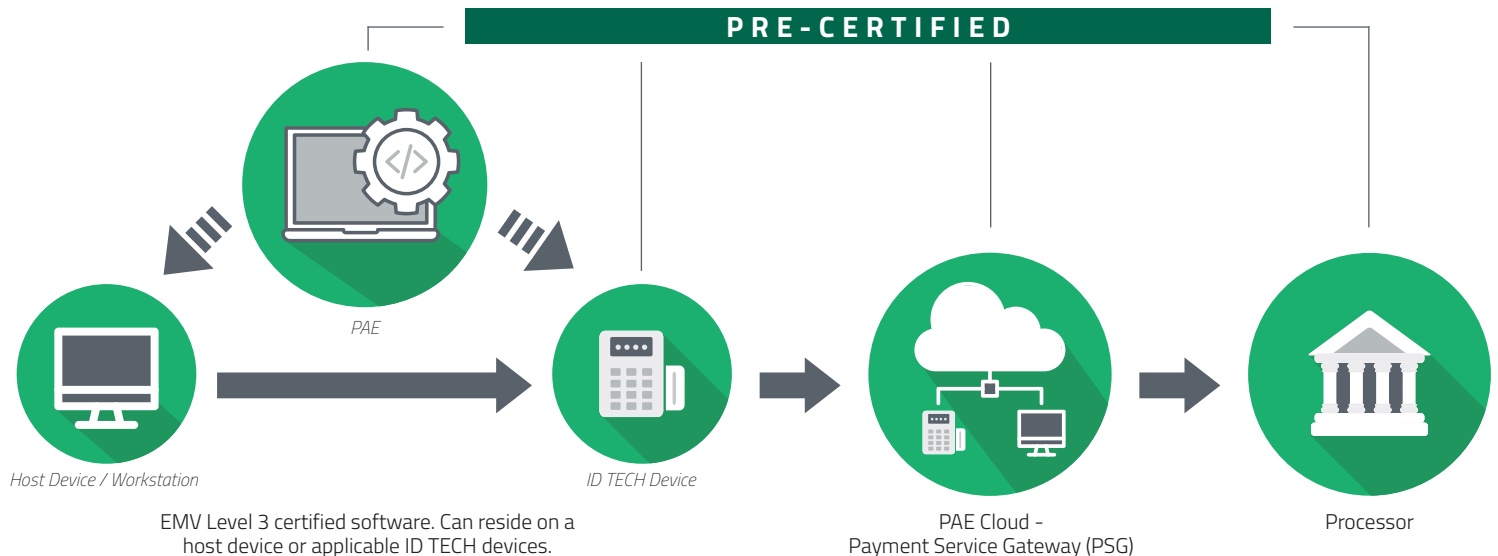

PAYMENT APPLICATION ENGINE (PAE)

Payment Application Engine (PAE) is an EMV level 3 certified software product for ID TECH hardware devices. ID TECH hardware combined with PAE and an integrated POS is a plug-n-play EMV product for merchants. PAE eliminates the need for customers to perform their own EMV level 3 certification thereby significantly reducing time to market and provides for substantial cost savings. Furthermore, PAE paired with ID TECH PCI-PTS certified Secure Reading and Exchange of Data (SRED) devices may significantly reduce the PCI-DSS scope for merchants.

PAE Benefits Merchants & Technology Partners

- Built-in acquirer/processor integrations
- EMV certified - no need to buy or lease special tools for EMV certifications
- Eliminates the need for PA-DSS/PCI Software Security Framework certification requirements for POS solution partners
- Payment industry certifications
- Increased security with SRED & P2PE
- Save 9-12 months on EMV integration & certifications
- Potential PCI scope reduction for merchants & technology partners

PAE PROCESS