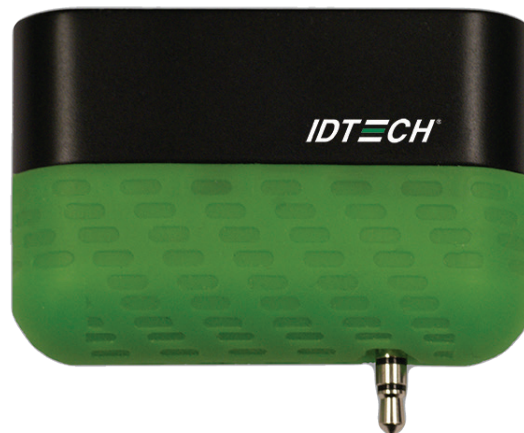

# SHUTTLE

MOBILE

AUDIO JACK

MSR READER

The ID TECH Shuttle is a magnetic stripe reader that easily communicates with mobile devices via the headphone jack. Use your mobile device to read a variety of magnetic stripes - including credit cards, signature debit cards, gift cards, and loyalty cards. The Shuttle utilizes ID TECH's proven Magstripe reading technology, providing bidirectional card reading of up to two tracks of information. When reading card data, the secure and reliable Shuttle encrypts the information before it enters the mobile device, providing the best protection of sensitive data.

# SHUTTLE SPECS

<b>INTERFACE</b>	Audio headphone jack
<b>OPERATING TEMPS</b>	32°F to 131°F (0°C to 55°C) non-condensing
<b>STORAGE TEMPS</b>	-22°F to 158°F (-30°C to 70°C) non-condensing
<b>HUMIDITY</b>	Maximum 95% non-condensing, dry storage
<b>OPERATING LIFE</b>	100,000 card swipes minimum
<b>WARRANTY</b>	One year, parts and labor
<b>DIMENSIONS</b>	1.77 in (45 mm) X 5 in (127 mm) X 1.42 in (36 mm)
<b>MEDIA THICKNESS</b>	0.025 inches (0.635 mm) to 0.035 inches (0.889 mm)
<b>MEDIA FORMATS</b>	ISO 7811 and AAMVA
<b>SWIPE SPEED</b>	5 to 60 inches per second, bidirectional
<b>WEIGHT</b>	0.832 oz.
<b>ENCRYPTION</b>	AES and TDES
<b>KEY MANAGEMENT</b>	TDES DUKPT