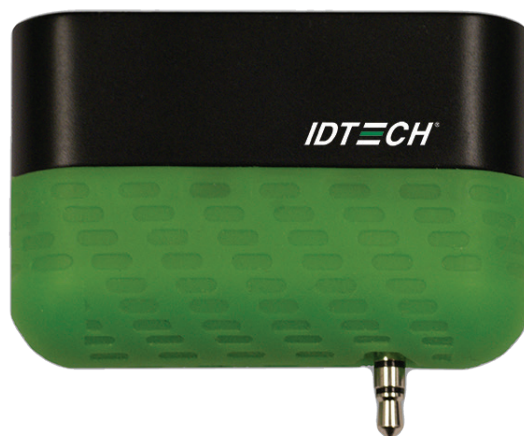

SHUTTLE

MOBILE AUDIO JACK MSR READER

The ID TECH Shuttle is a MagStripe reader that easily communicates with mobile devices via the headphone jack. Use your mobile device to read a variety of magnetic stripes - including credit cards, signature debit cards, gift cards, and loyalty cards. The Shuttle utilizes ID TECH's proven Magstripe reading technology, providing bidirectional card reading of up to two tracks of information. When reading card data, the secure and reliable Shuttle encrypts the information before it enters the mobile device, providing the best protection of sensitive data with no charging necessary.

LATIN AMERICA
(714) 761-6368
SALES@IDTECHPRODUCTS.COM

EUROPE, MIDDLE EAST & AFRICA
EMEA@IDTECHPRODUCTS.COM

SHUTTLE SPECS

INTERFACE	Audio headphone jack
OPERATING TEMPS	32°F to 131°F (0°C to 55°C) non-condensing
STORAGE TEMPS	-22°F to 158°F (-30°C to 70°C) non-condensing
HUMIDITY	Maximum 95% non-condensing, dry storage
OPERATING LIFE	100,000 card swipes minimum
WARRANTY	One year, parts and labor
DIMENSIONS	1.77 in (45 mm) X 5 in (127 mm) X 1.42 in (36 mm)
MEDIA THICKNESS	0.025 inches (0.635 mm) to 0.035 inches (0.889 mm)
MEDIA FORMATS	ISO 7811 and AAMVA
SWIPE SPEED	5 to 60 inches per second, bidirectional
WEIGHT	0.832 oz.
ENCRYPTION	AES and TDES
KEY MANAGEMENT	TDES DUKPT